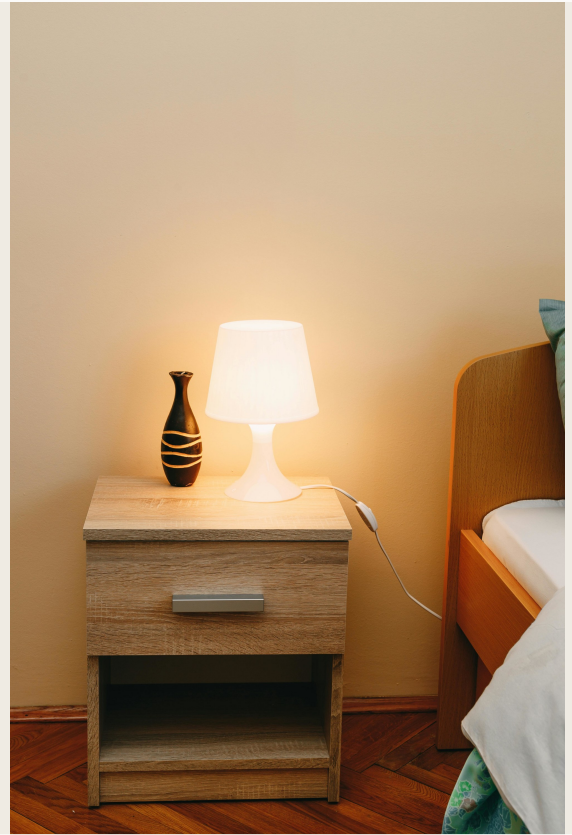

Engineered wood, large mirror, 3 drawers, white and oak finish

PRICE **Rs. 6,499 / per piece**

ARTICLE **103**

MINIMUM ORDER **12 pieces**

— AVAILABLE TO ORDER

BEDROOM PRODUCT

Bedside Table

Solid wood, 2 drawers, matching with bed collection